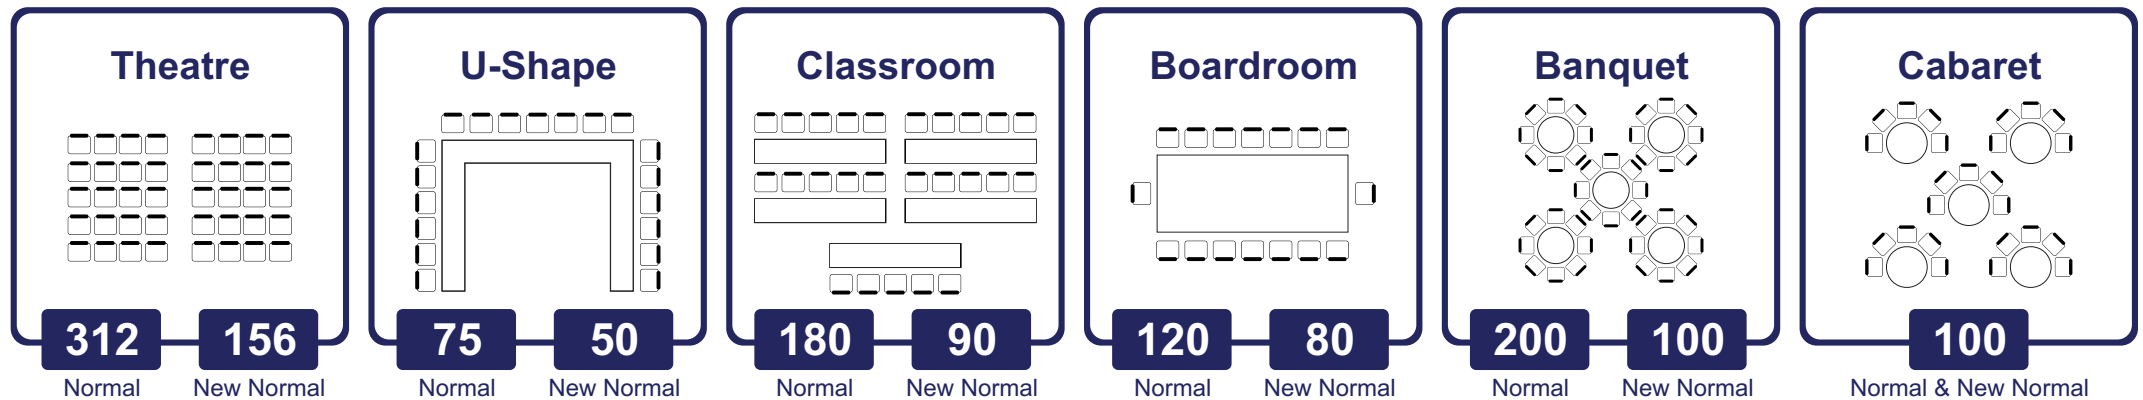

MAHONI BALLROOM (1,2,3, Join Venue)

Ceiling
High 3,4 m

Cover:

LIDO LAKE RESORT

☎ 0251 8220922 📞 0822 11353797

✉ reservation@lidolakeresort.com

🌐 www.lidolakeresort.com

📷 📺 📱 @lidolakeresort