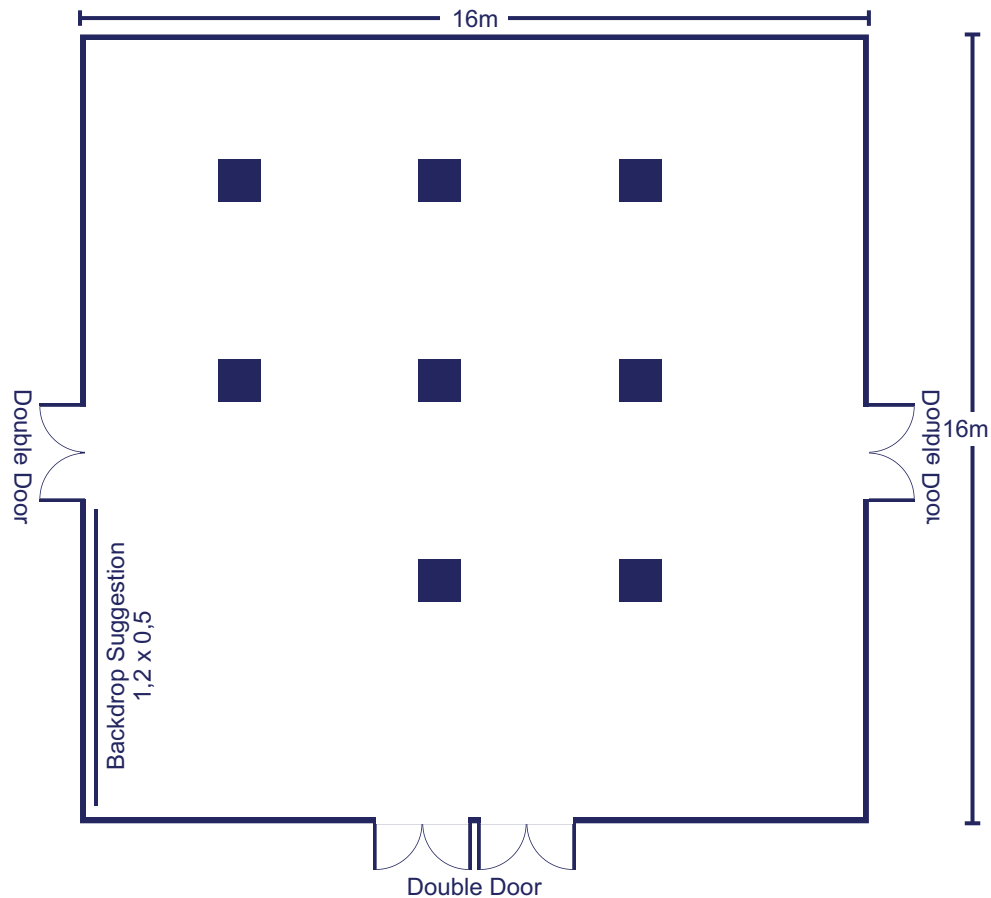

MERANTI

Ceiling High 2,3 m

Cover:

Theatre

120 **60**

Normal New Normal

U-Shape

30 **10**

Normal New Normal

Classroom

72 **48**

Normal New Normal

Boardroom

NA

Normal & New Normal

Banquet

120 **60**

Normal New Normal

Cabaret

60

Normal & New Normal

LIDO LAKE RESORT

☎ 0251 8220922 📞 0822 11353797

✉ reservation@lidolakeresort.com

🌐 www.lidolakeresort.com

📷 📺 📱 @lidolakeresort