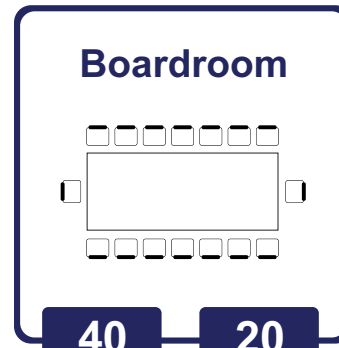

40

20

Normal New Normal