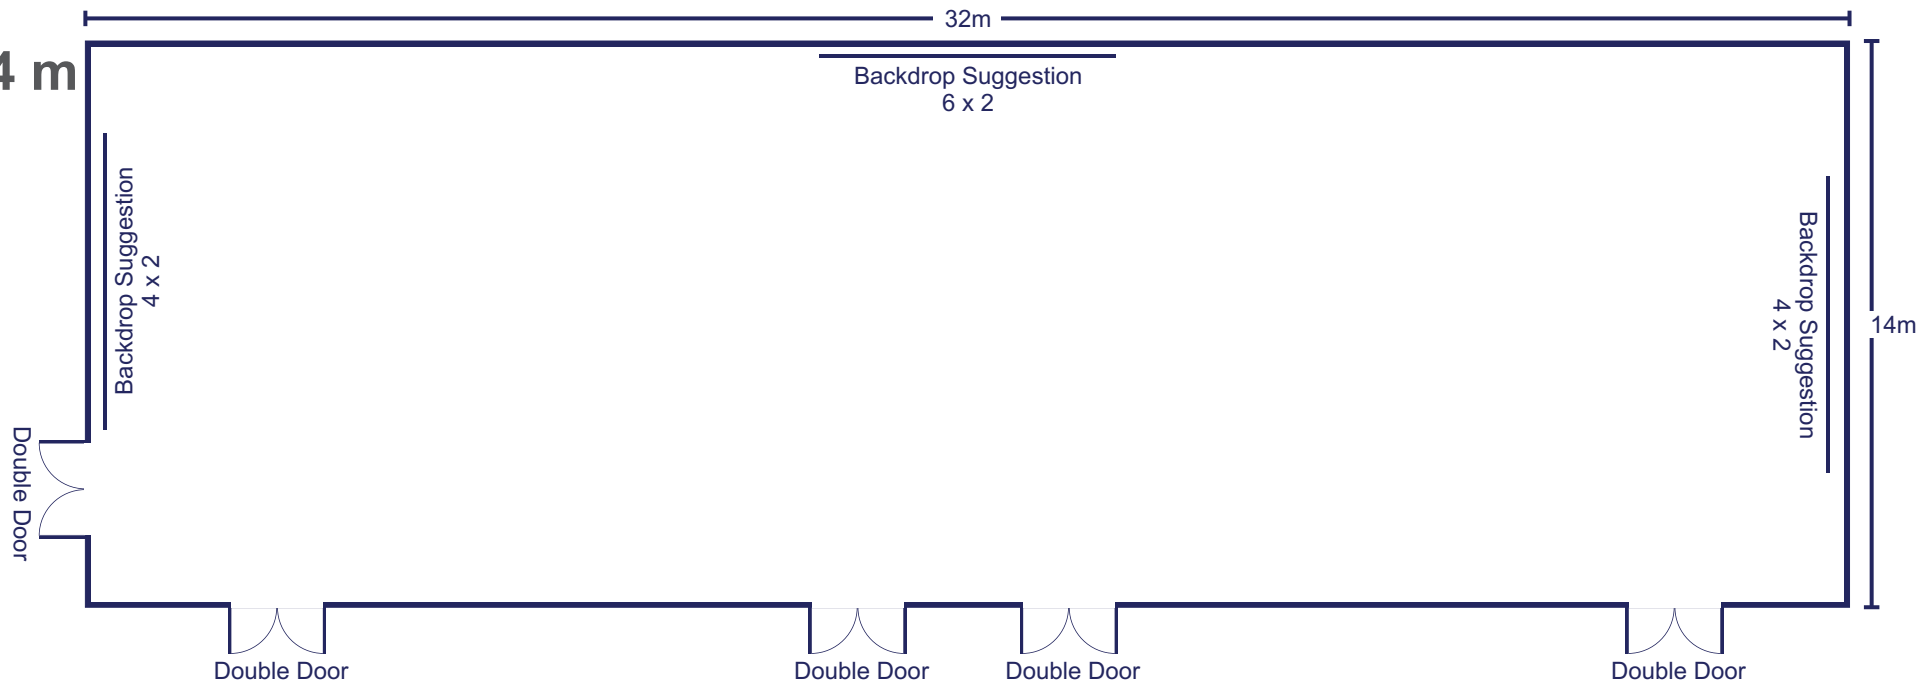

MAHONI BALLROOM (1,2,3, Join Venue)

Ceiling
High 3,4 m